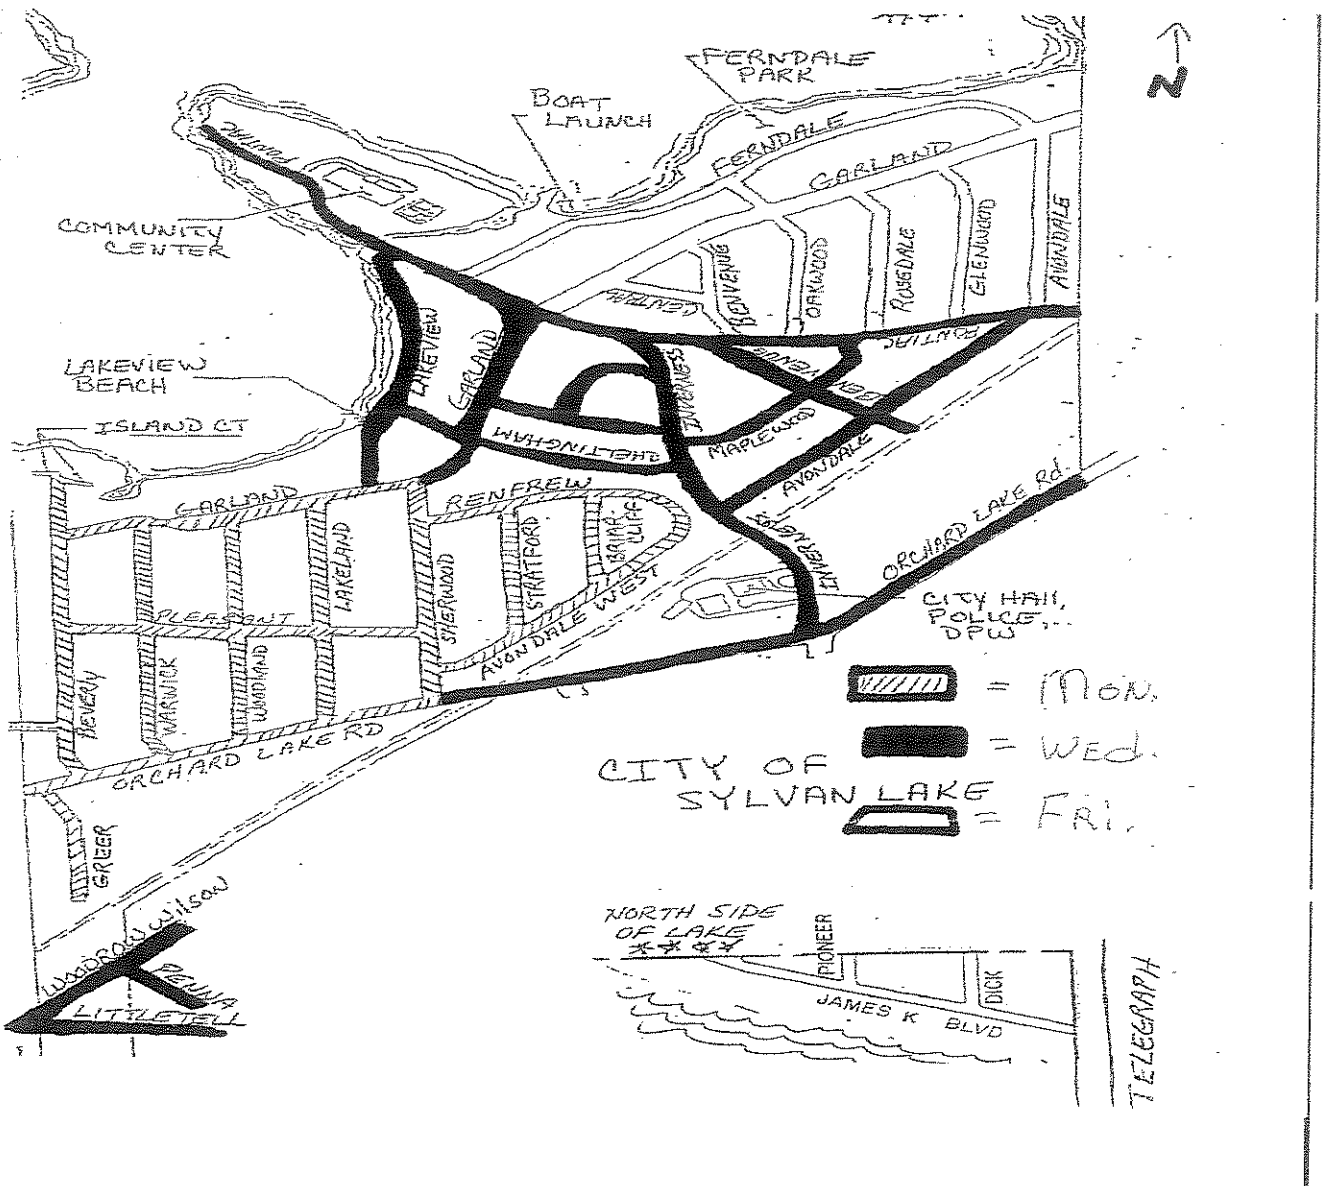

RICHFIELD

MANAGEMENT, L.L.C.

Serving the Communities We Live In

3056 DAVISON RD. · SUITE #5 · LAPEER, MI 48446

Toll Free: 1-877-609-6753

Leaf Vacuum Program will continue as done by the Sylvan Lake DPW

Please check with the City Newsletter for details

Leaf Vacuum program will begin on first week of October and continue through second week of December

The pickup time may vary each week so please place at the curb by 7:00 a.m.
Containers should not weigh over 50 pounds each.